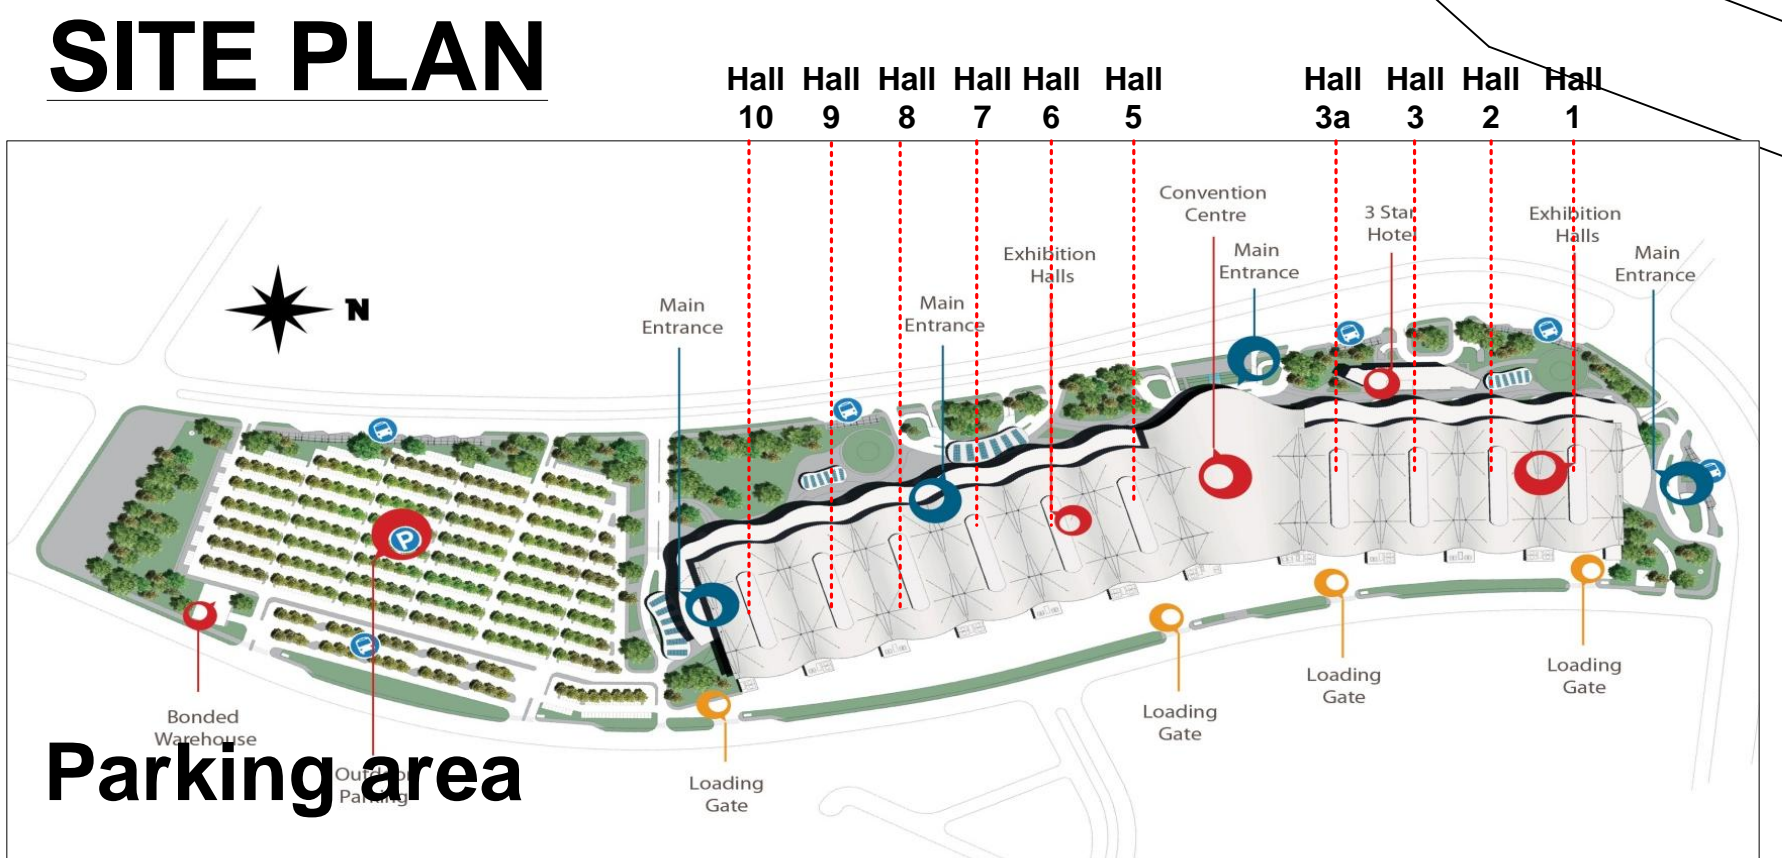

LEGEND :

	< 50m ²
	50m ² - 70m ²
	71m ² - 99m ²
	100m ² - 149m ²
	150m ² - 199m ²
	200m ² - 300m ²
	> 300m ²

PREPARED BY :

APPROVED BY :

DRAWING TITLE
ALL HALL

UP DATE :
02 - FEB - 2015

HOST :

ORGANIZER :
